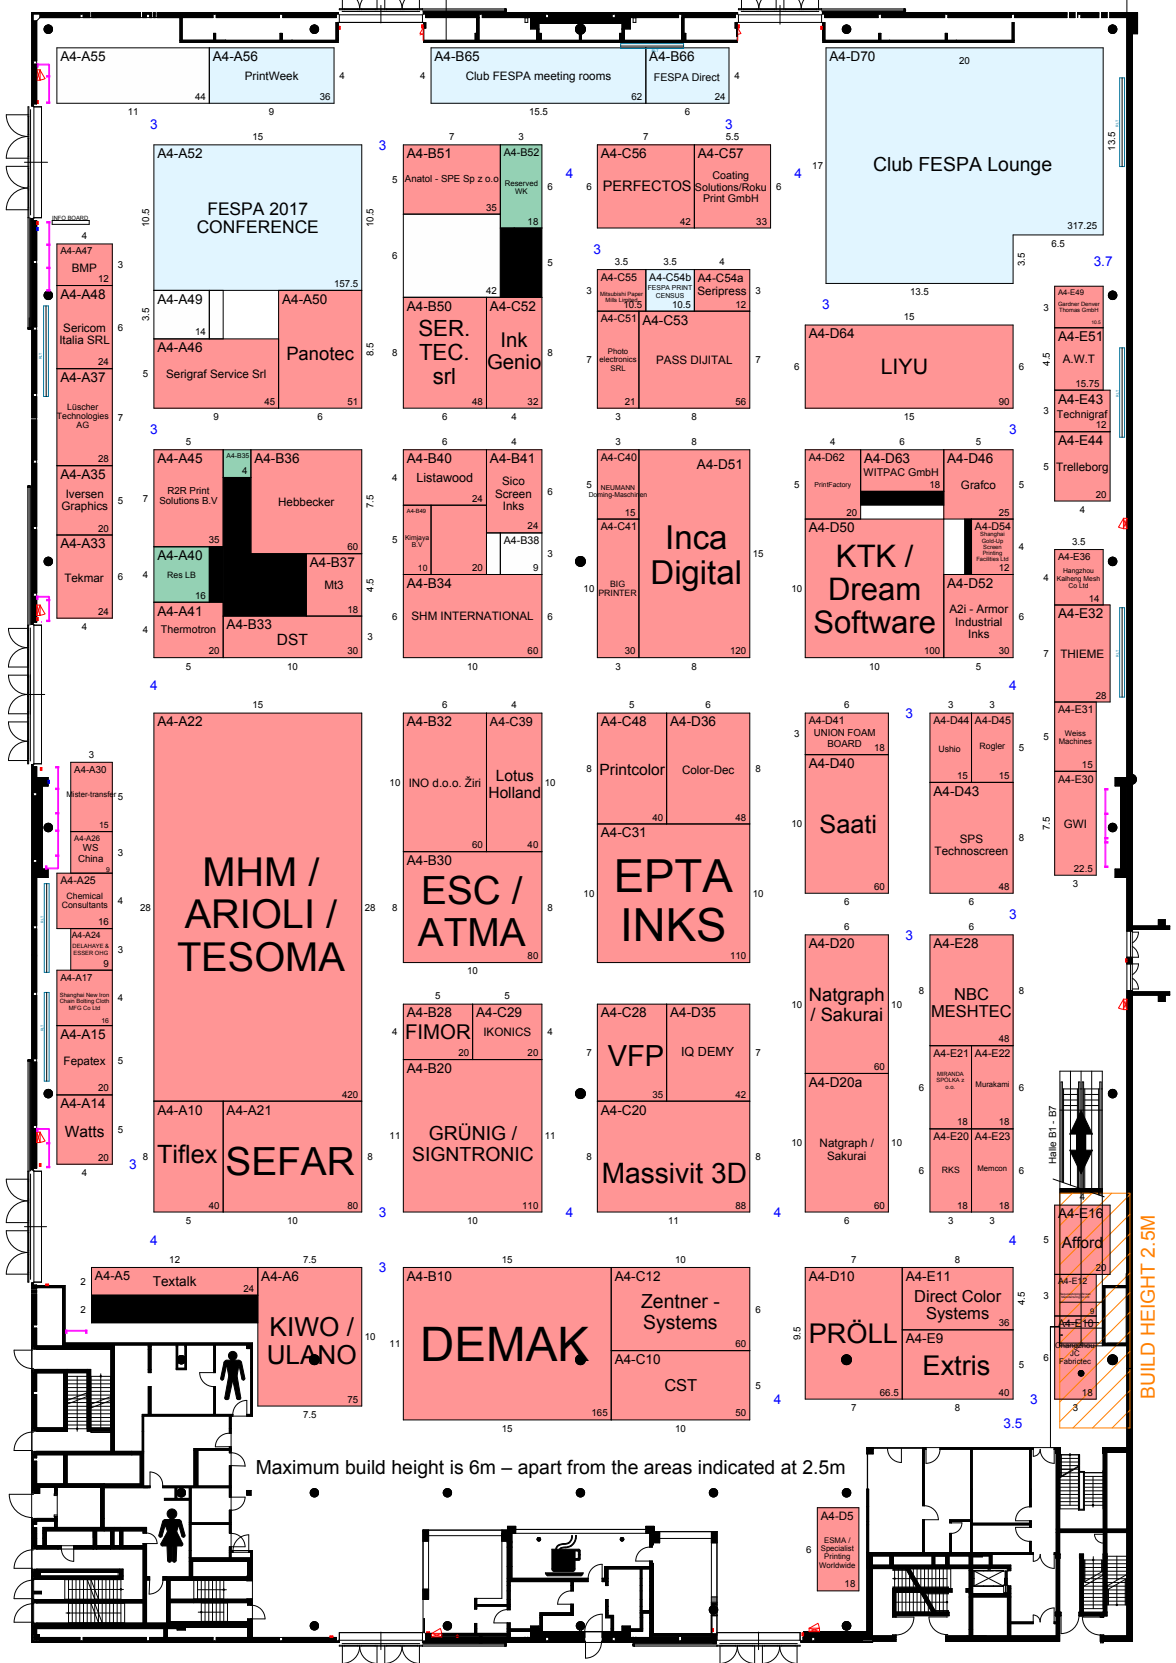

# HALL A4

**FESPA 2017**  
 Hamburg  
 8-12 May 2017

## Digital/Industrial/Screen

Maximum build height is 6m – apart from the areas indicated at 2.5m

BUILD HEIGHT 2.5M

TO HALL A1

TO HALL A1

VISITORS ENTRANCE